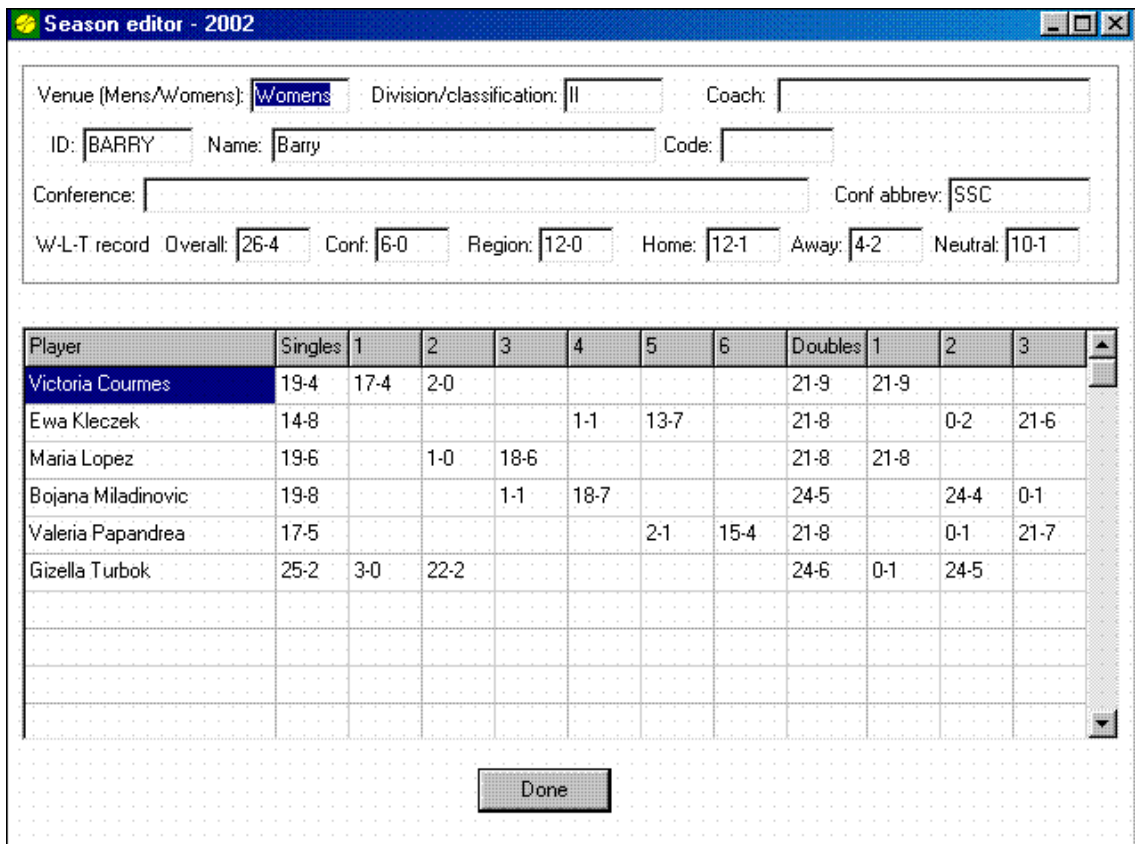

Season/Career Editor

Add, delete or edit previous seasons

Manually input past season results for team and individuals.