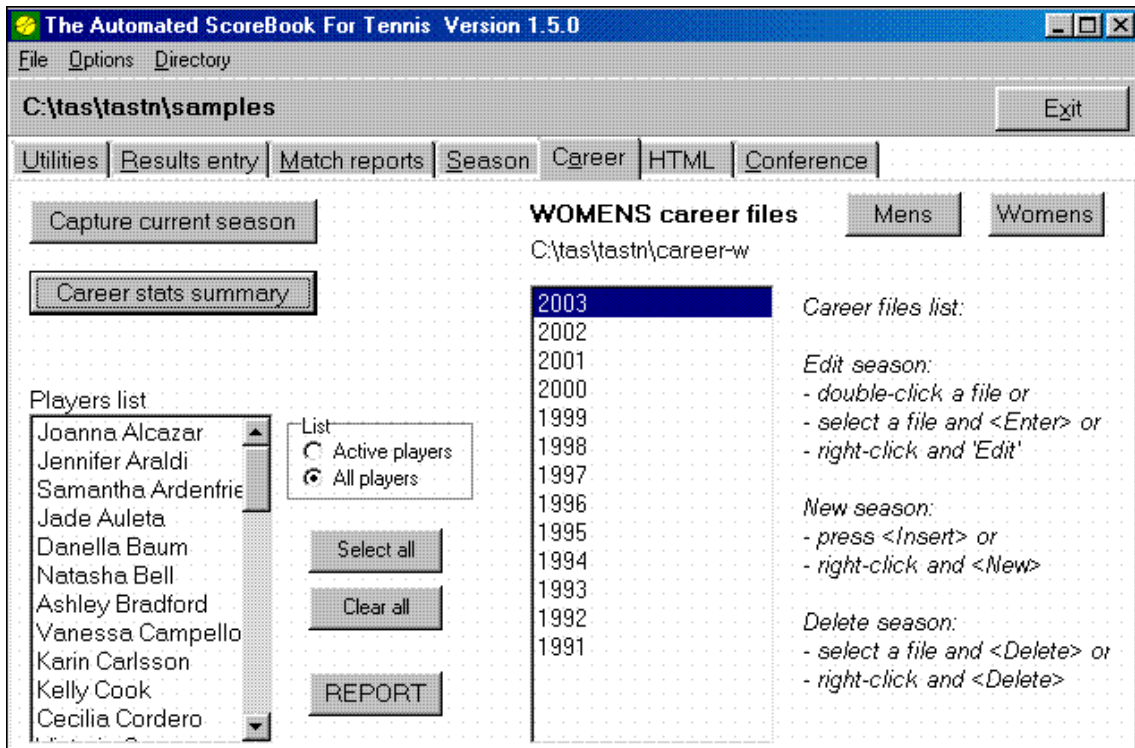

Career Reports

Maintain separate men's and women's directories.

“Capture” function automatically creates season file for current players

Generate career stats summary report, or individual career report.

Choose current players, all players, or selected players from master list