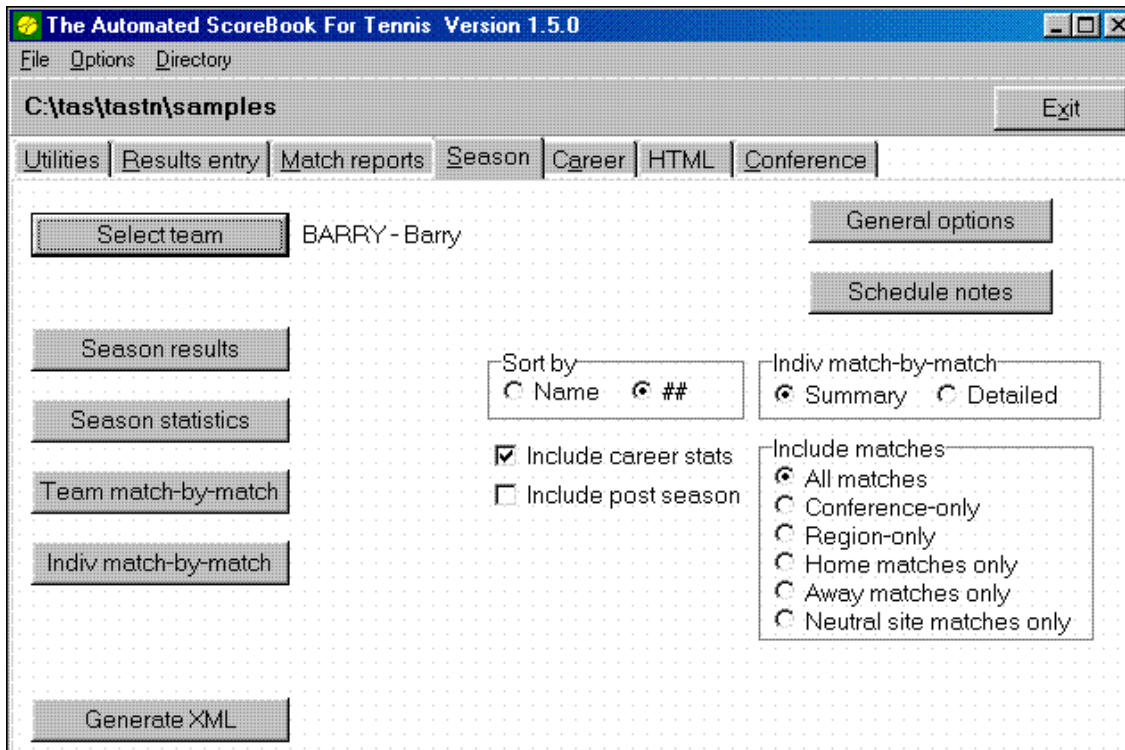

Season Reports

Generate reports for results, season stats, match-by-match for team and individual players.

Sort by uniform number or name.

Various “include match” options, schedule note and report heading features.

Generate reports for PDF, HTML, XML