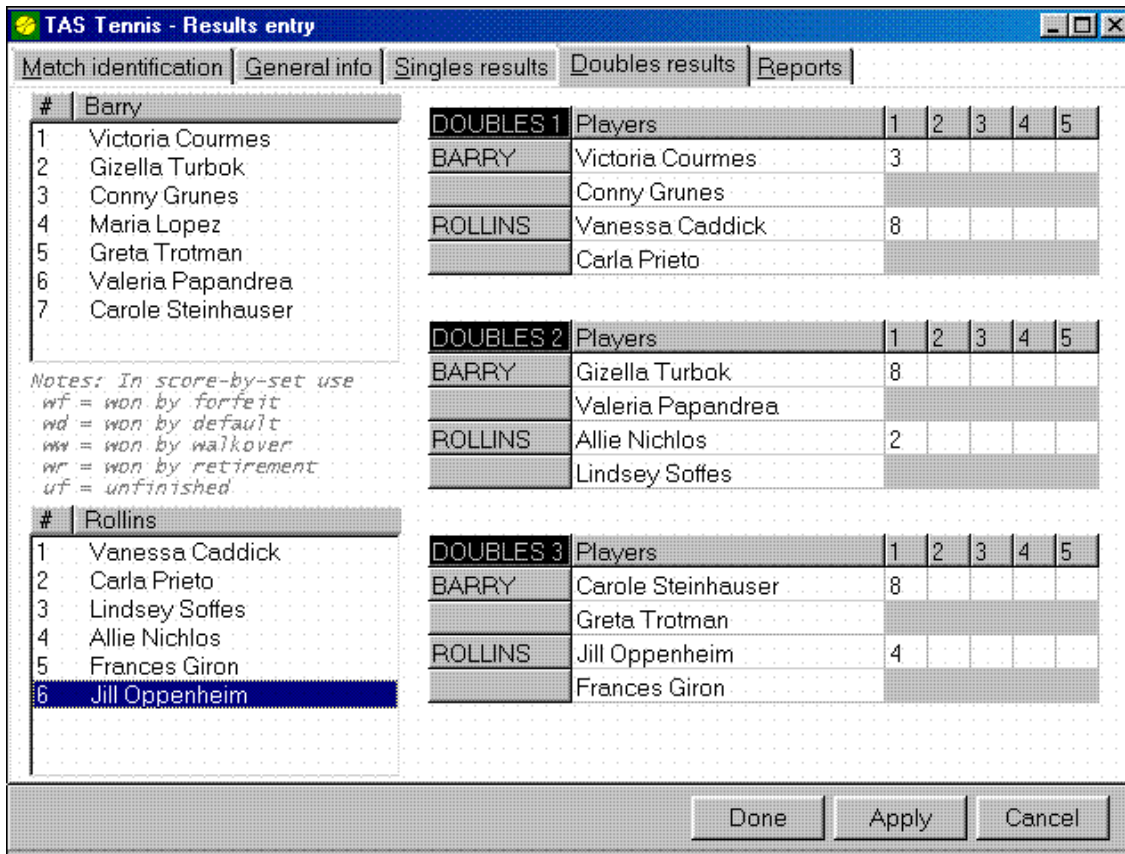

## Singles Results Entry

Enter lineups by keying in uni number, name, click and drag, or "get lineup" feature from master roster.

Edit, insert, delete from roster during setup.

Input notes for default, forfeit, retirement, walkover results.