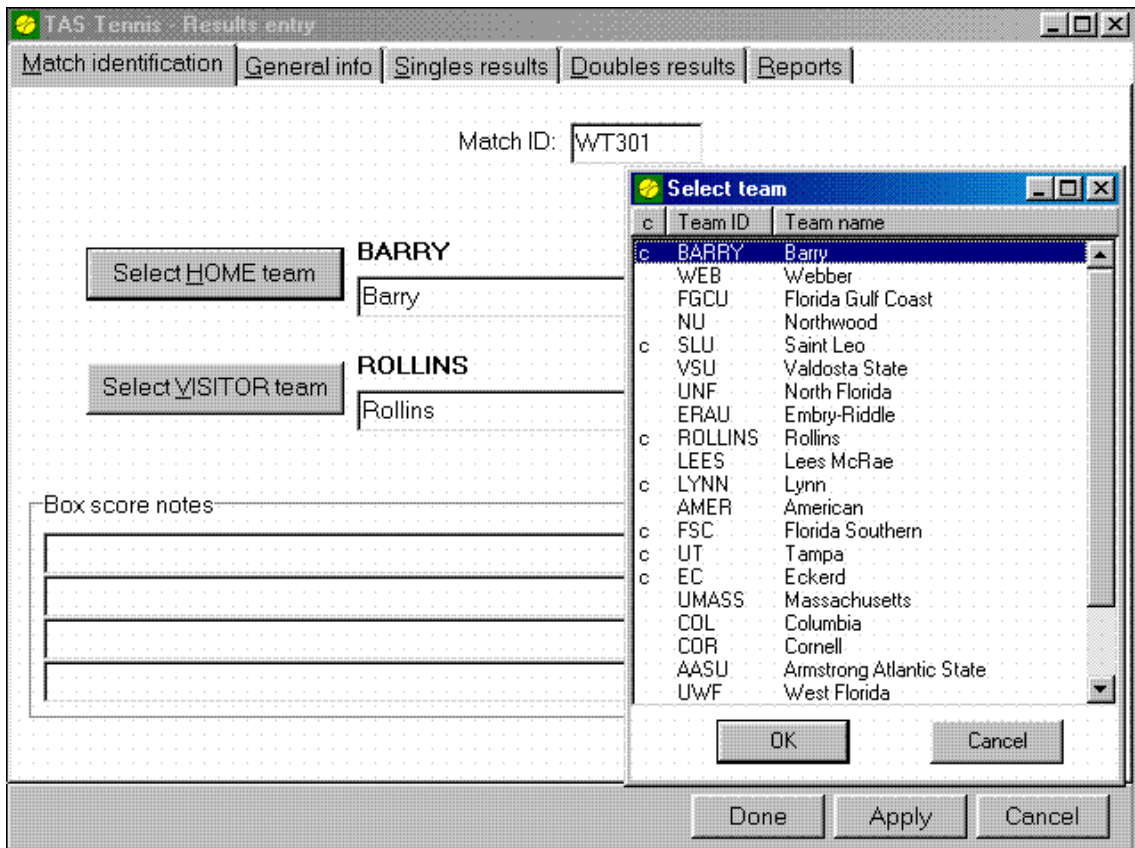

## Match Setup

Select teams and name match prior to entering singles and doubles results.

**TAS Tennis - Results entry**

Match identification | **General info** | Singles results | Doubles results | Reports

## Season/Career Editor

Add, delete or edit previous seasons

Manually input past season results for team and individuals.