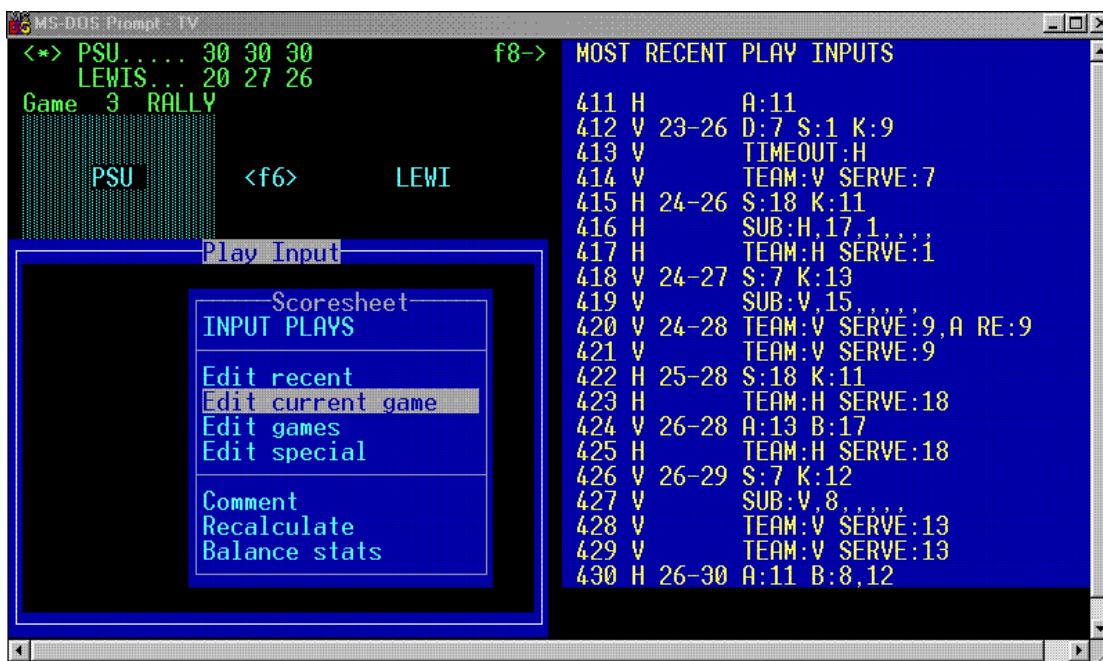

### Match Setup

Input game day data, schedule note, and finalize the boxscore with team records, attendance.

### In-game Scoring Options

Indicate rally scoring, control prompt for assist after kill to avoid input of every set attempt.

Input full subs during the match in order to provide complete scoreboard stats.

### Game-time scoring

Play input screen includes linescore, possession indicator, toggle for team stats, most recent play input.

Input codes and prompts will display on the screen.