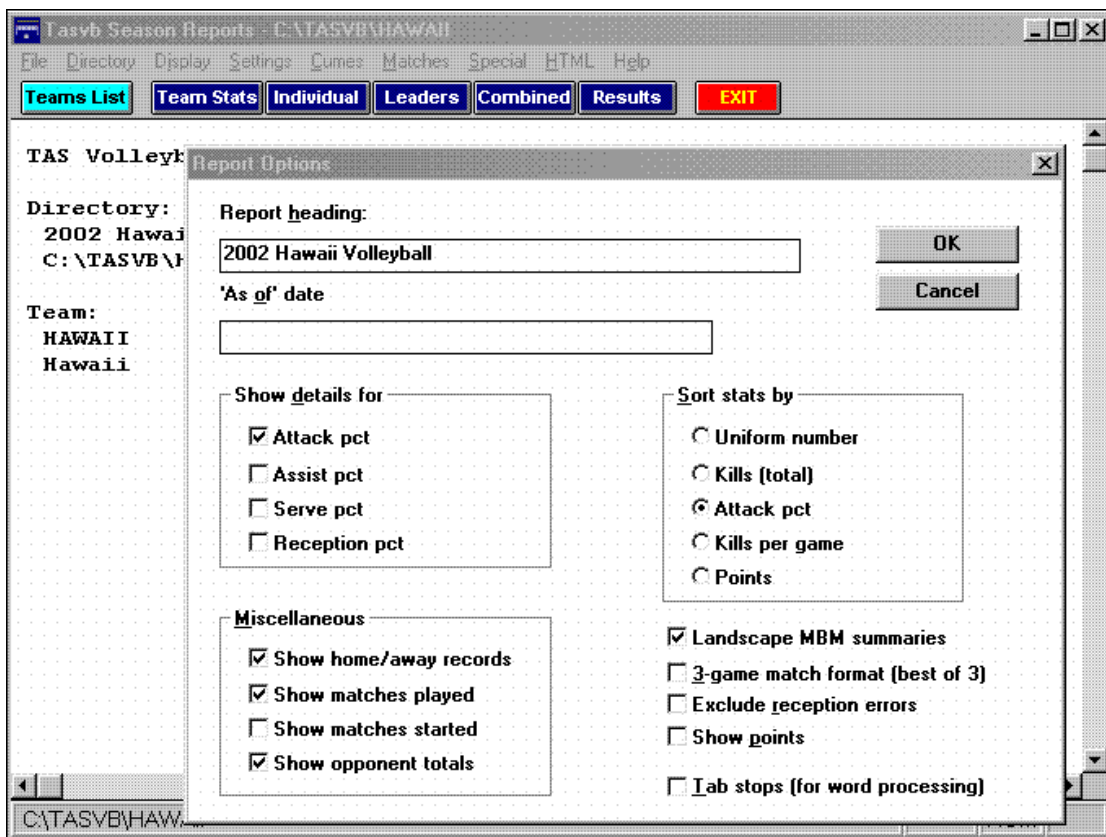

Report Options

Show details for various categories, choose sort criteria

Include points category.

Include tab stops option.

Select 3 or 5 game match format.

Print to PDF, fax or to file.

Generate HTML boxscores.