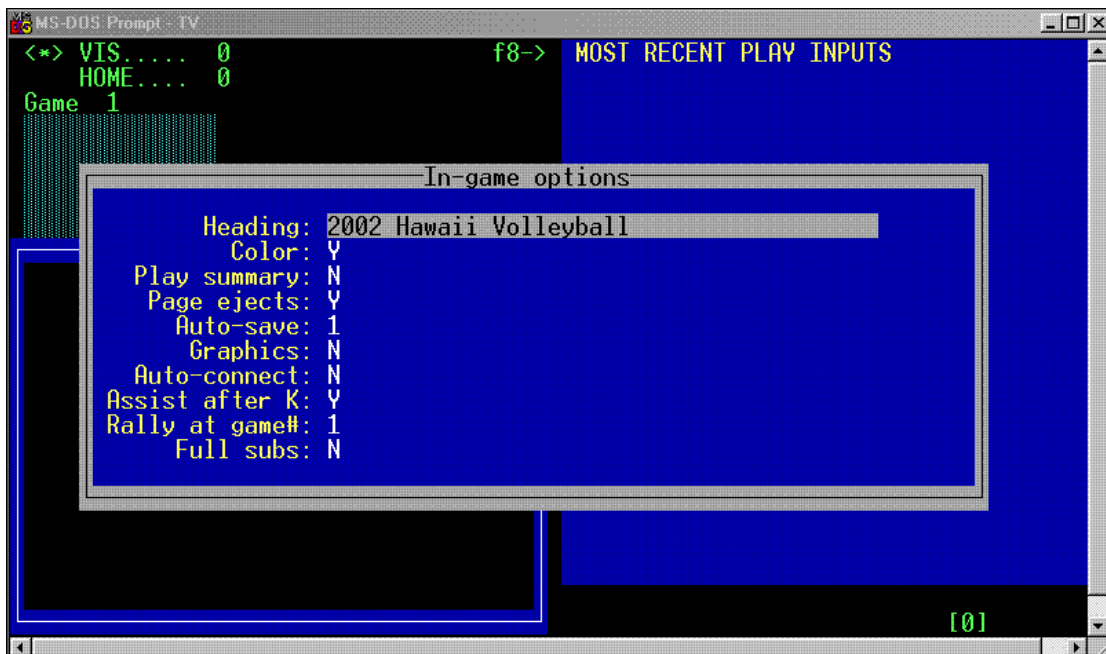

### Match Setup

Input game day data, schedule note, and finalize the boxscore with team records, attendance.

### In-game Scoring Options

Indicate rally scoring, control prompt for assist after kill to avoid input of every set attempt.

Input full subs during the match in order to provide complete scoreboard stats.

### Game-time scoring

Play input screen includes linescore, possession indicator, toggle for team stats, most recent play input.

Input codes and prompts will display on the screen.