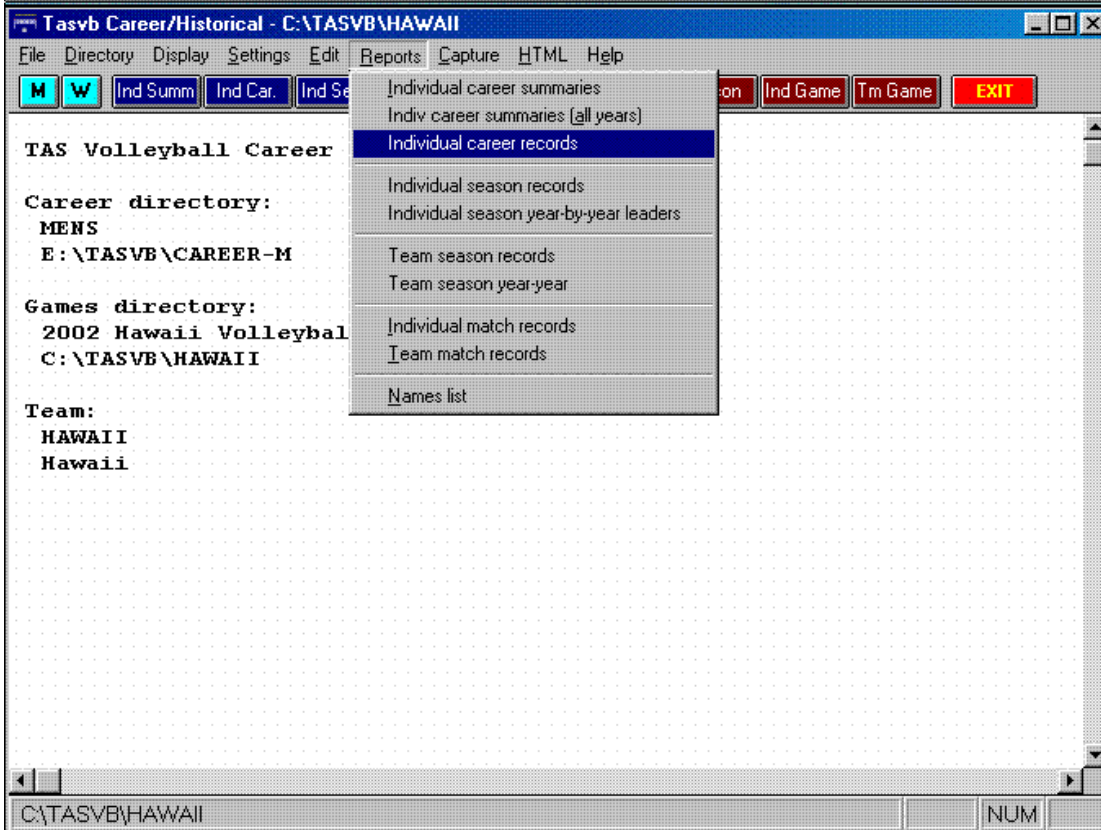

Career Reports

Manually enter previous season totals and records, or “capture” from past season files.

Capture overall, conference-only, and vs specific opponent.

Generate HTML files for career stats.