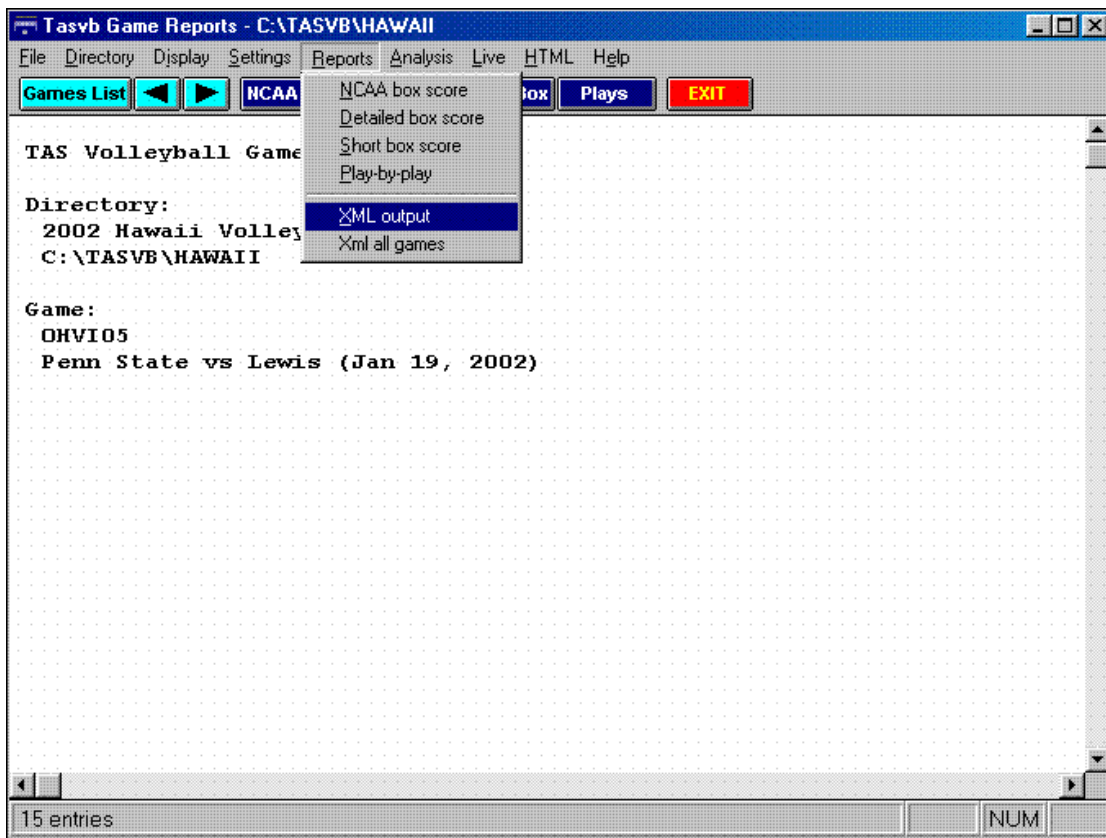

Game Reports

Show points category, show leads and ties in boxscore.

Print cumulative thru a quarter, or only for selected quarter.

Analysis stats for digs-to-kill and reception-to-kill ratios.