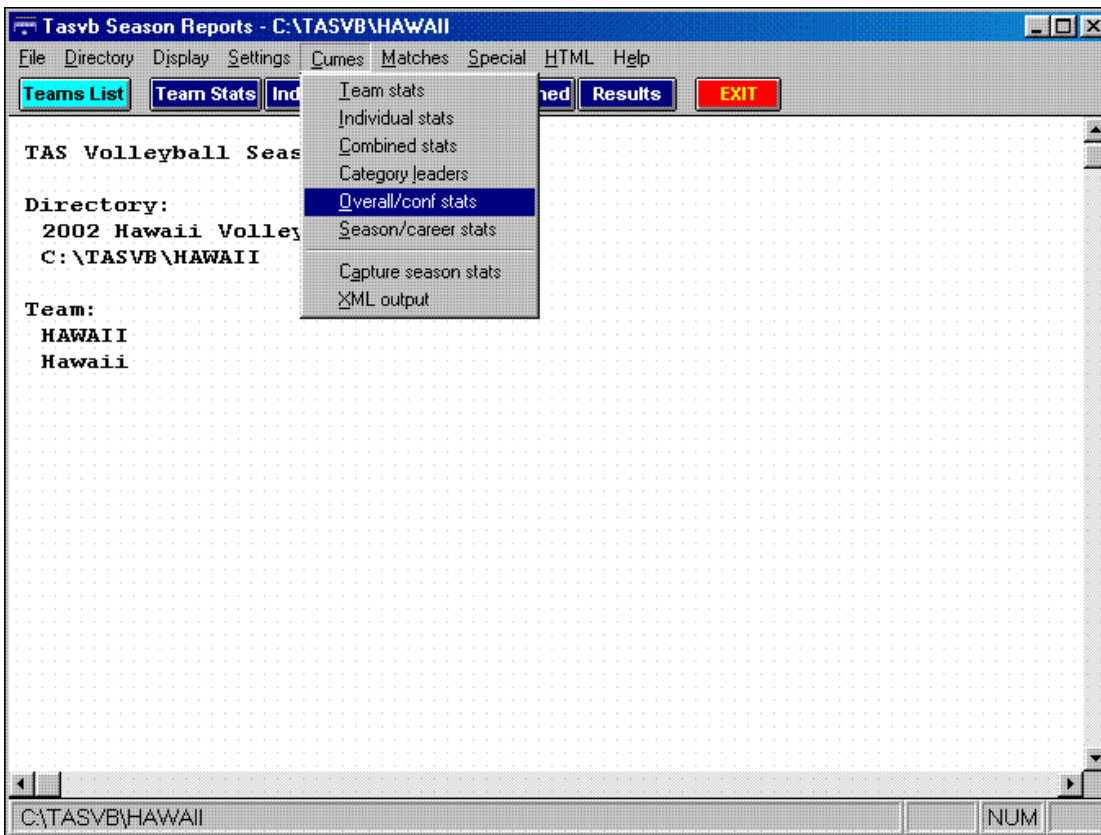

Season Reports

Game-by-game breakdowns, summary reports, superlatives

XML for NCAA reporting.

Generate NAIA reporting form

Generate HTML files for season stats.

“Capture” season-to-date stats for conference office weekly reporting.